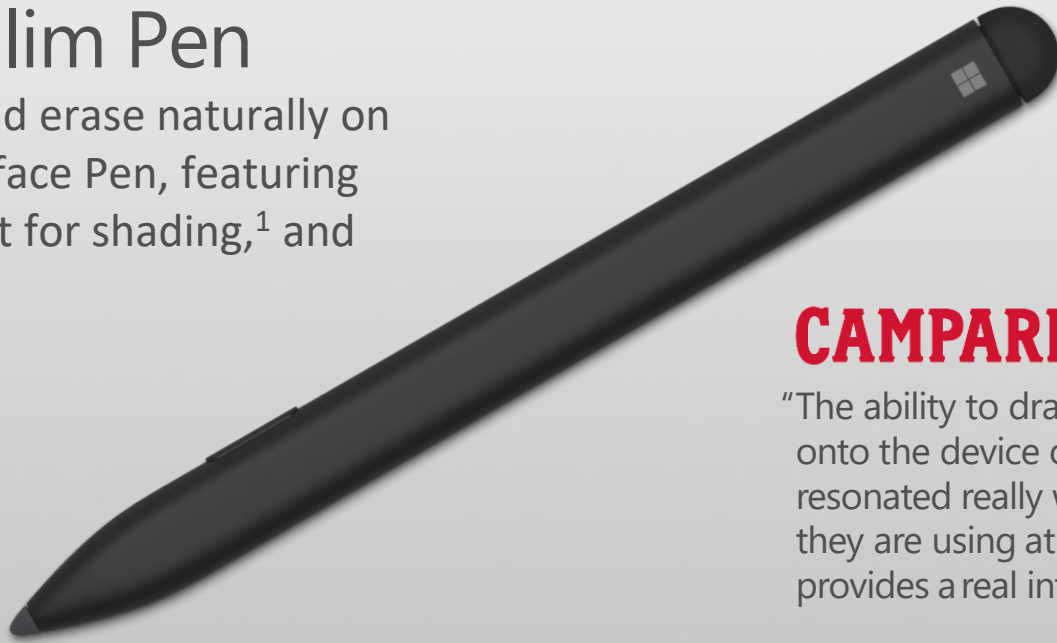

Surface Slim Pen

Sketch, write and erase naturally on screen with Surface Pen, featuring precision ink, tilt for shading,¹ and virtually no lag

CAMPARI.

“The ability to draw—precisely, might I add—directly onto the device on OneNote was something that resonated really well with the sales team. It’s a feature they are using at almost every meeting, finding it provides a real interactive dynamic to the sales process.”

Loic Herbin, IT Director, Campari Asia-Pacific

Work naturally with people-centric design

- Recommended for use with Surface Pro X
- Effortlessly express the finest sketches and lines, and rest your hand on the screen of your Surface, just as you would writing in your notebook
- Engineered for mobile professionals, creatives, information workers, and everyone in between
- Ideal for intuitive and natural note-taking
- Lets employees create and capture ideas without limits