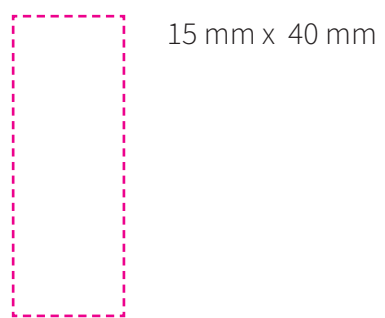

# Heng Balance Lamp Mini USB C

Positions/max logo size:

Dark Grey

Light Grey

Color Print

Full Colour

Artwork requirements: EPS / PDF / AI (vectorized)