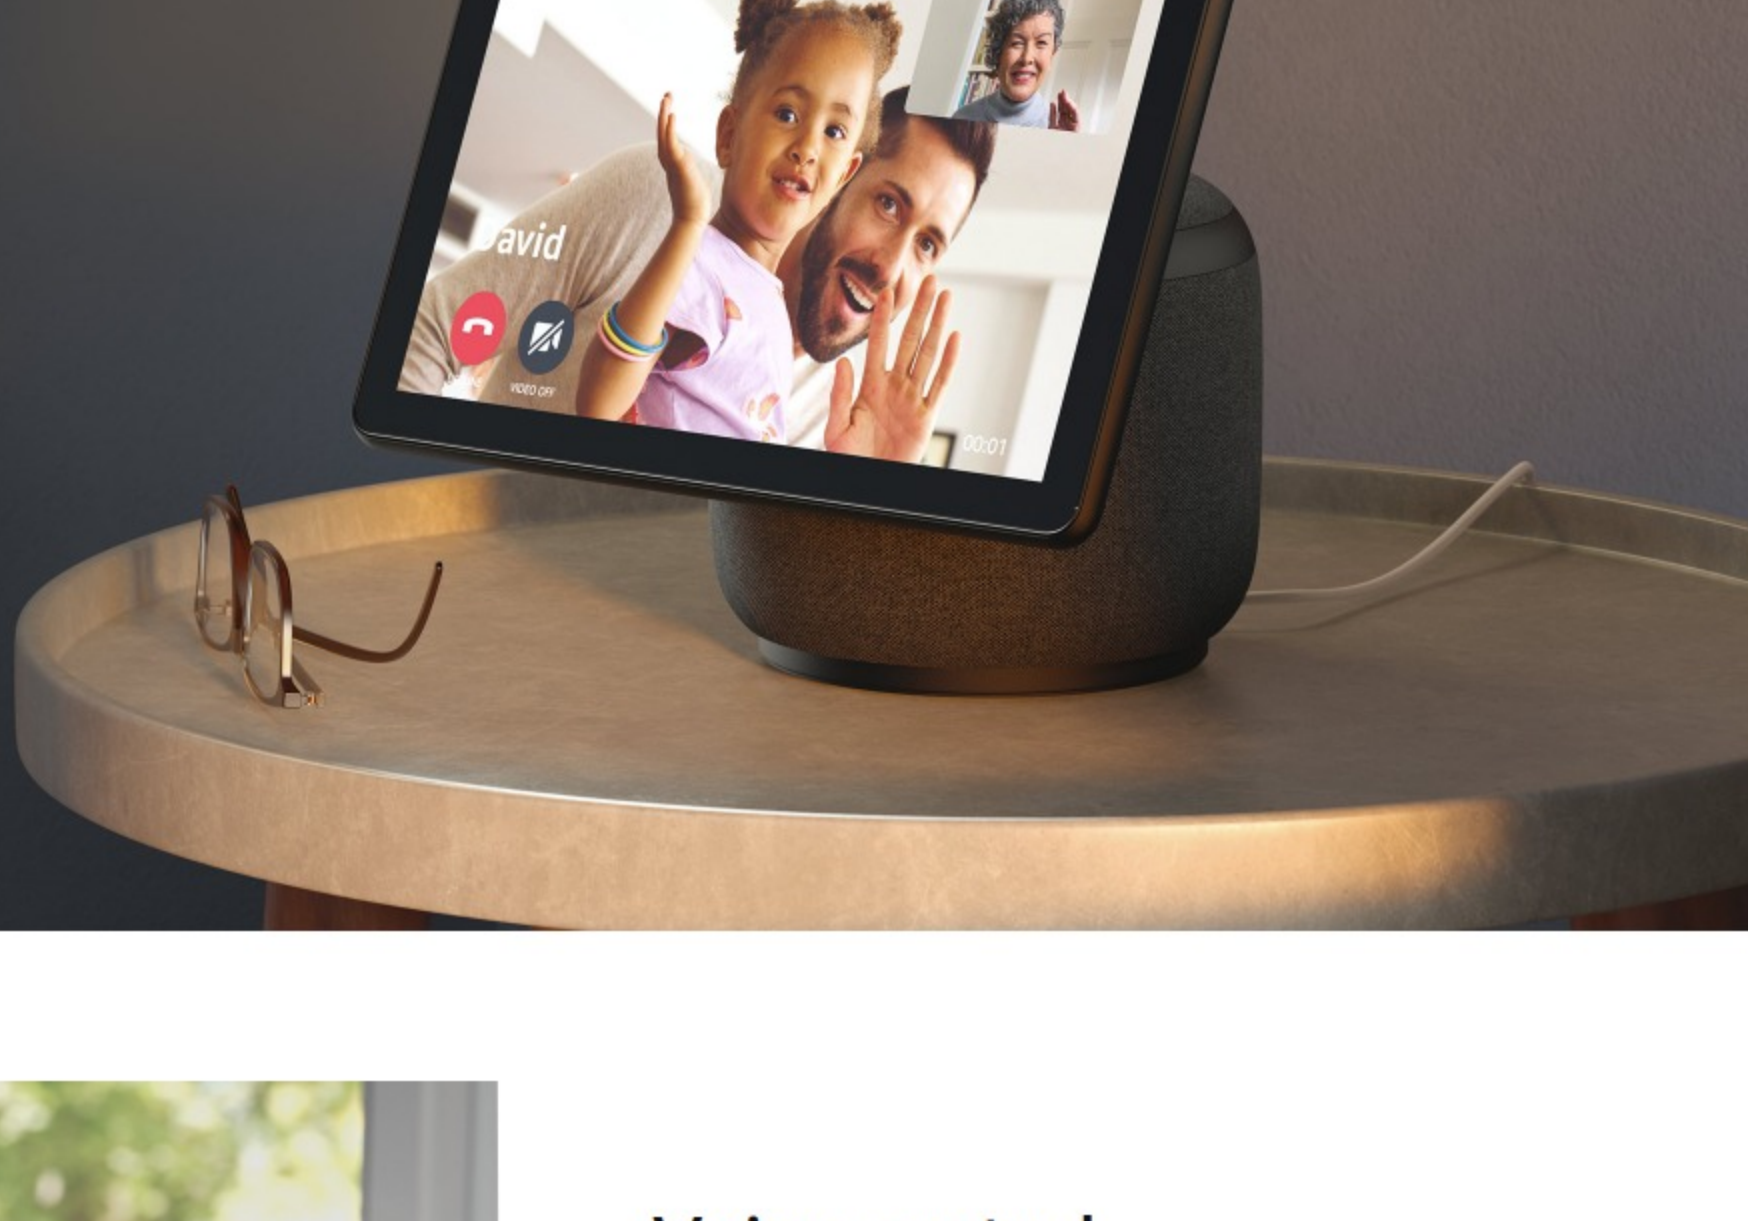

Designed to move with you

Stay in frame while you stay connected

"Alexa, call Grandma."