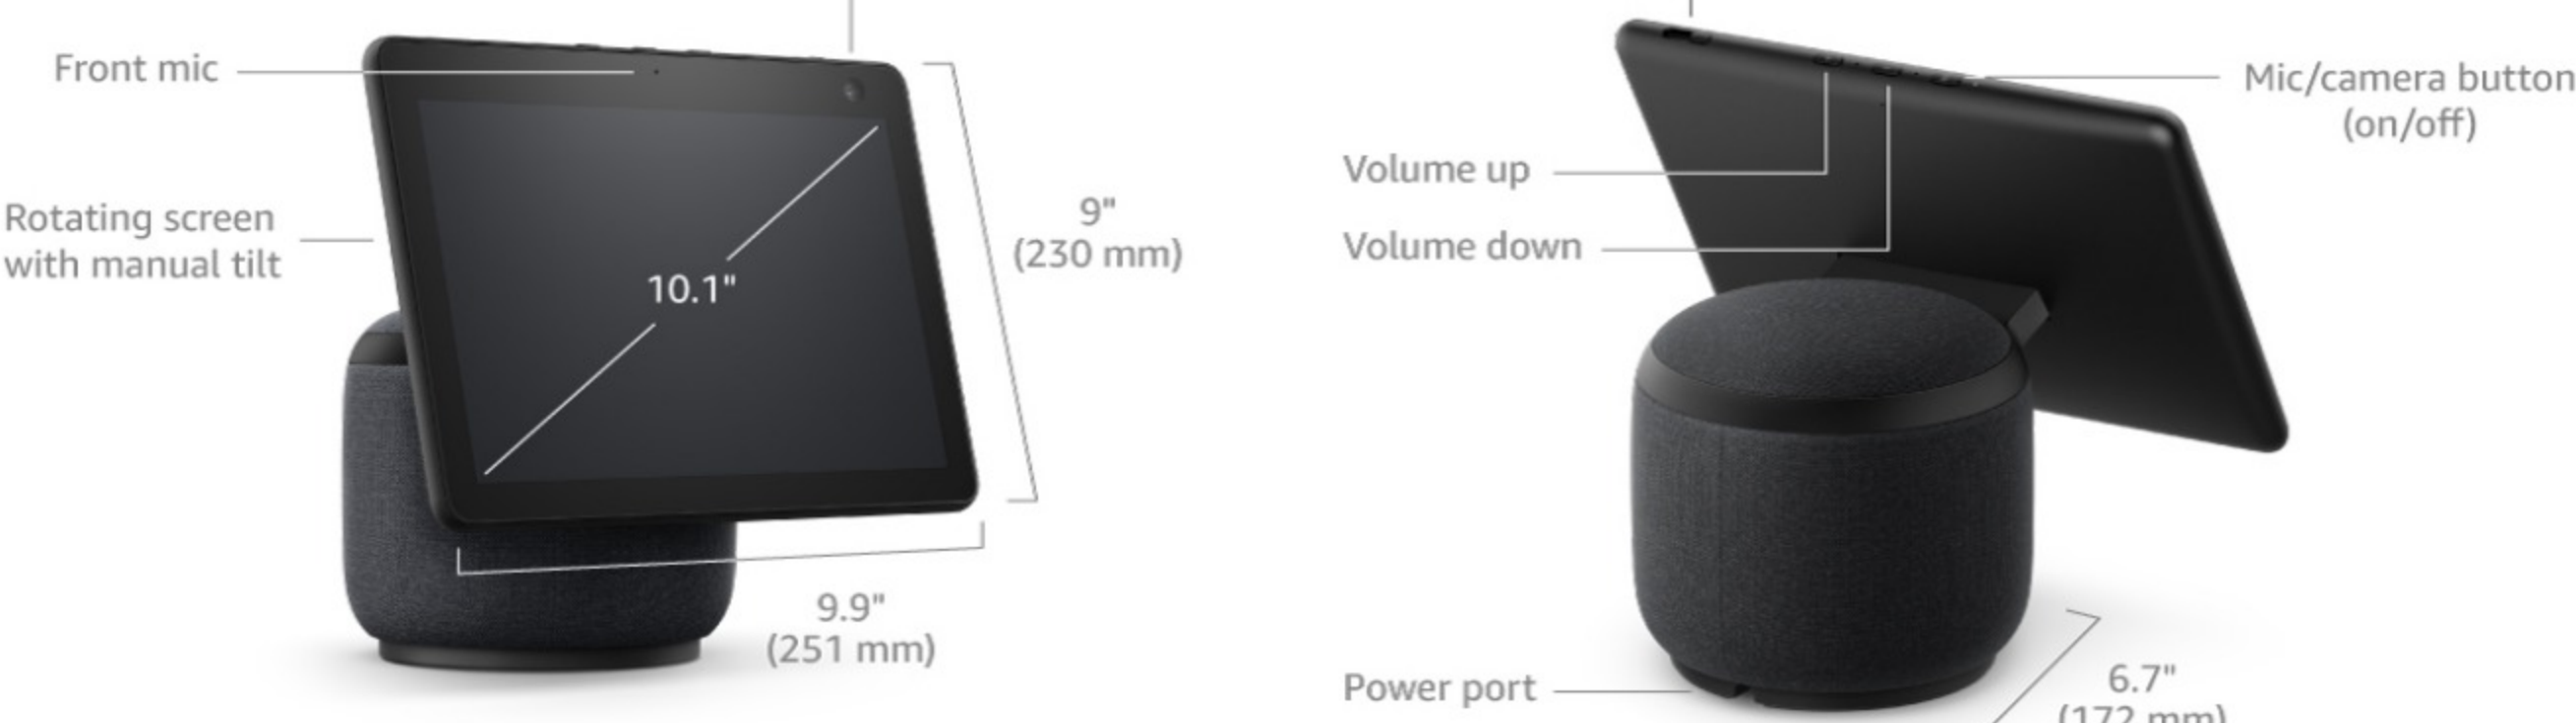

Technical details