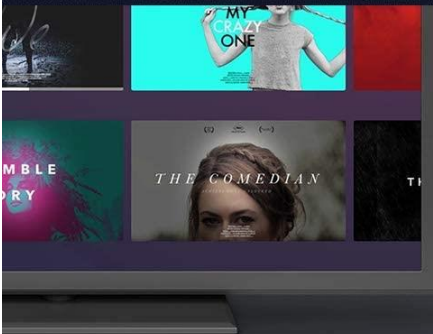

# SmartCast

Dive into a bigger, better viewing experience

Mirror almost any content

Mirror almost any device

High-speed UHD streaming

Google Assistant

With the Google Assistant, you can quickly access entertainment, get answers and control devices around your home. Just press the mic button on your remote to get started.