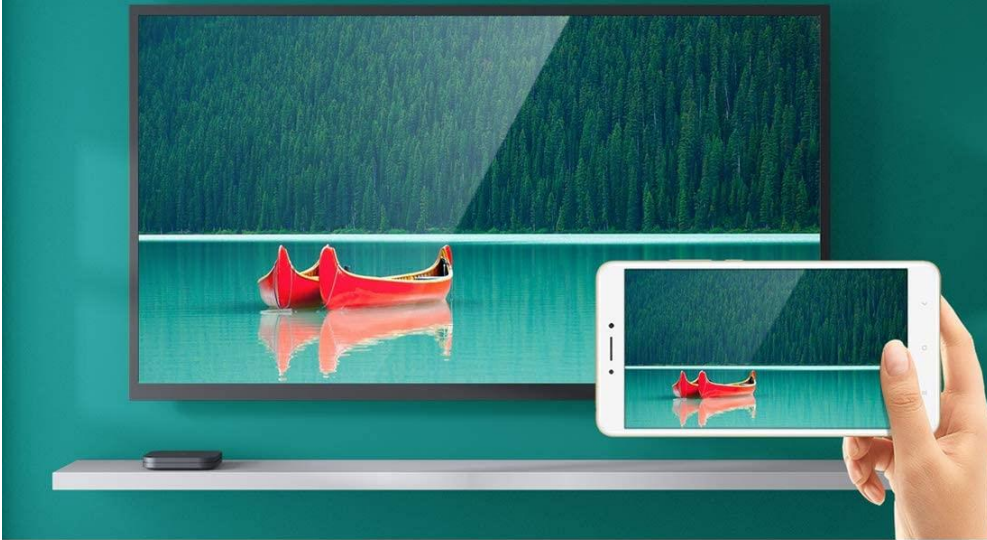

### **Built-in Chromecast**

Mirror the screen of almost any device to a bigger TV screen. Xiaomi Mi box S allows wireless screen mirroring at the tap of a button.

Bluetooth 4.1 technology allows you to wirelessly connect game controllers, headphones, speakers and other Bluetooth devices.

# SmartCast

Dive into a bigger, better viewing experience

Mirror almost any content

Mirror almost any device

High-speed UHD streaming

Google Assistant

With the Google Assistant, you can quickly access entertainment, get answers and control devices around your home. Just press the mic button on your remote to get started.