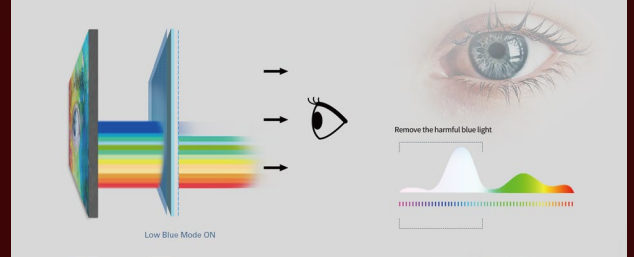

Connectable with other devices

This AOC monitor provides multiple options for connectivity, including DisplayPort interface, and HDMI port. The HDMI connector provides high-quality video and audio, perfect for watching videos or viewing high-detailed images. DisplayPort offers an alternate option for high-definition resolution as well as the capability to output to multiple displays when using compatible notebooks or desktops.

Specifications

Model Name	24G2SE
Panel	23.8" (VA)
Pixel Pitch (mm)	0.2745 (H) x 0.2745 (V)
Effective Viewing Area (mm)	527.04 (H) x 296.46 (V)
Brightness	350 cd/m²
Contrast Ratio	3500 : 1 (Typical) 80 Million : 1 (DCR)
Response Time	1ms (MPRT) /4ms (GtG)
Viewing Angle	178° (H) / 178° (V) (CR > 10)
Color Gamut	NTSC 96% (CIE1976) / sRGB 126% (CIE1931) / DCI-P3 87% (CIE1976)
Color Accuracy	Delta E < 2
Optimum Resolution	1920 x 1080 @ 144Hz -HDMI 1920 x 1080 @ 165Hz - DisplayPort 1920 x 1080 @ 60Hz - VGA
Display Colors	16.7 Million
Signal Input	VGA x 1 / HDMI 1.4 x 2 / DisplayPort 1.2 x 1
HDCP Version	HDMI: 1.4 / DisplayPort: 1.4
USB Hub	no
Power Supply	100 - 240V ~1.5A, 50 / 60Hz
Power Consumption (typical)	22W
Speakers	no
Line in & Earphone	Earphone
Wall-Mount	100mm x 100mm
Adjustable Stand	Tilt: -5° ~ 23°
Product without Stand (mm)	322.1 (H) x 539.05 (W) x 47.2 (D)
Product with Stand (mm)	421 (H) x 539.05 (W) x 227.4 (D)
Packaging (mm)	492 (H) x 605 (W) x 184 (D)
Product without Stand (kg)	2.8
Product with Stand (kg)	3.7
Product with Packaging (kg)	5.4
Cabinet Color	Black & Red
Regulatory Approvals	CE / CB / FCC

Design and Specifications are subject to change without notice.

www.aoc.com © 2021 AOC Monitors. All rights reserved. AOC is a registered trademark. All other trademarks are the property of their respective owners.