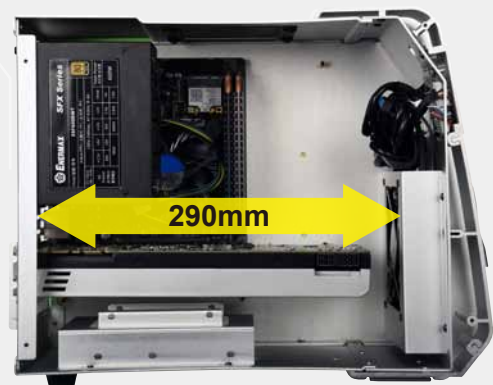

Aluminum  3 X faster

Steel 

Tinted tempered glass (3mm thick)

A large panoramic glass panel gives you a full view of your internal rigs

Patented circular-type LED fan

ENERMAX patented circular-type LED fan (pre-installed) creates a stunning lighting effect with silent cooling performance

Versatile HDD & cooling configuration support

- Front HDD bracket supports 1 x 3.5" HDD or 120mm liquid cooler/fan
- Rear HDD bracket supports 1 x 3.5"+ 1 x 2.5" HDD/SSD

19 pin connector

High speed transmission USB 3.0 for great connectivity

STEELWING is built with dual USB 3.0 front panel ports to satisfy your peripheral needs

Support the latest long VGA card (290mm max.)

▀ Meshed front and top covers for ideal ventilation

Specifications

Model Number	ECB2010R	ECB2010G
Color	Red	Green
Dimensions	D387 x W176 x H300mm	
Material	Aluminum, Tempered glass	
M/B Type	Micro ATX, Mini ITX	
I/O	USB 3.0 x 2, HD Audio	
Front HDD Bracket	1 x 3.5" HDD or 120mm liquid cooler/fan	
	1 x 120mm Red LED fan (Pre-installed)	1 x 120mm Green LED fan (Pre-installed)
Rear HDD Bracket	1 x 3.5" HDD, 1 x 2.5" SSD/HDD	
Expansion Slots	3	
PSU	Standard SFX Type (Optional)	
Maximum Compatibility	VGA Card Length: 290mm	
	CPU Cooler Height: 80mm	